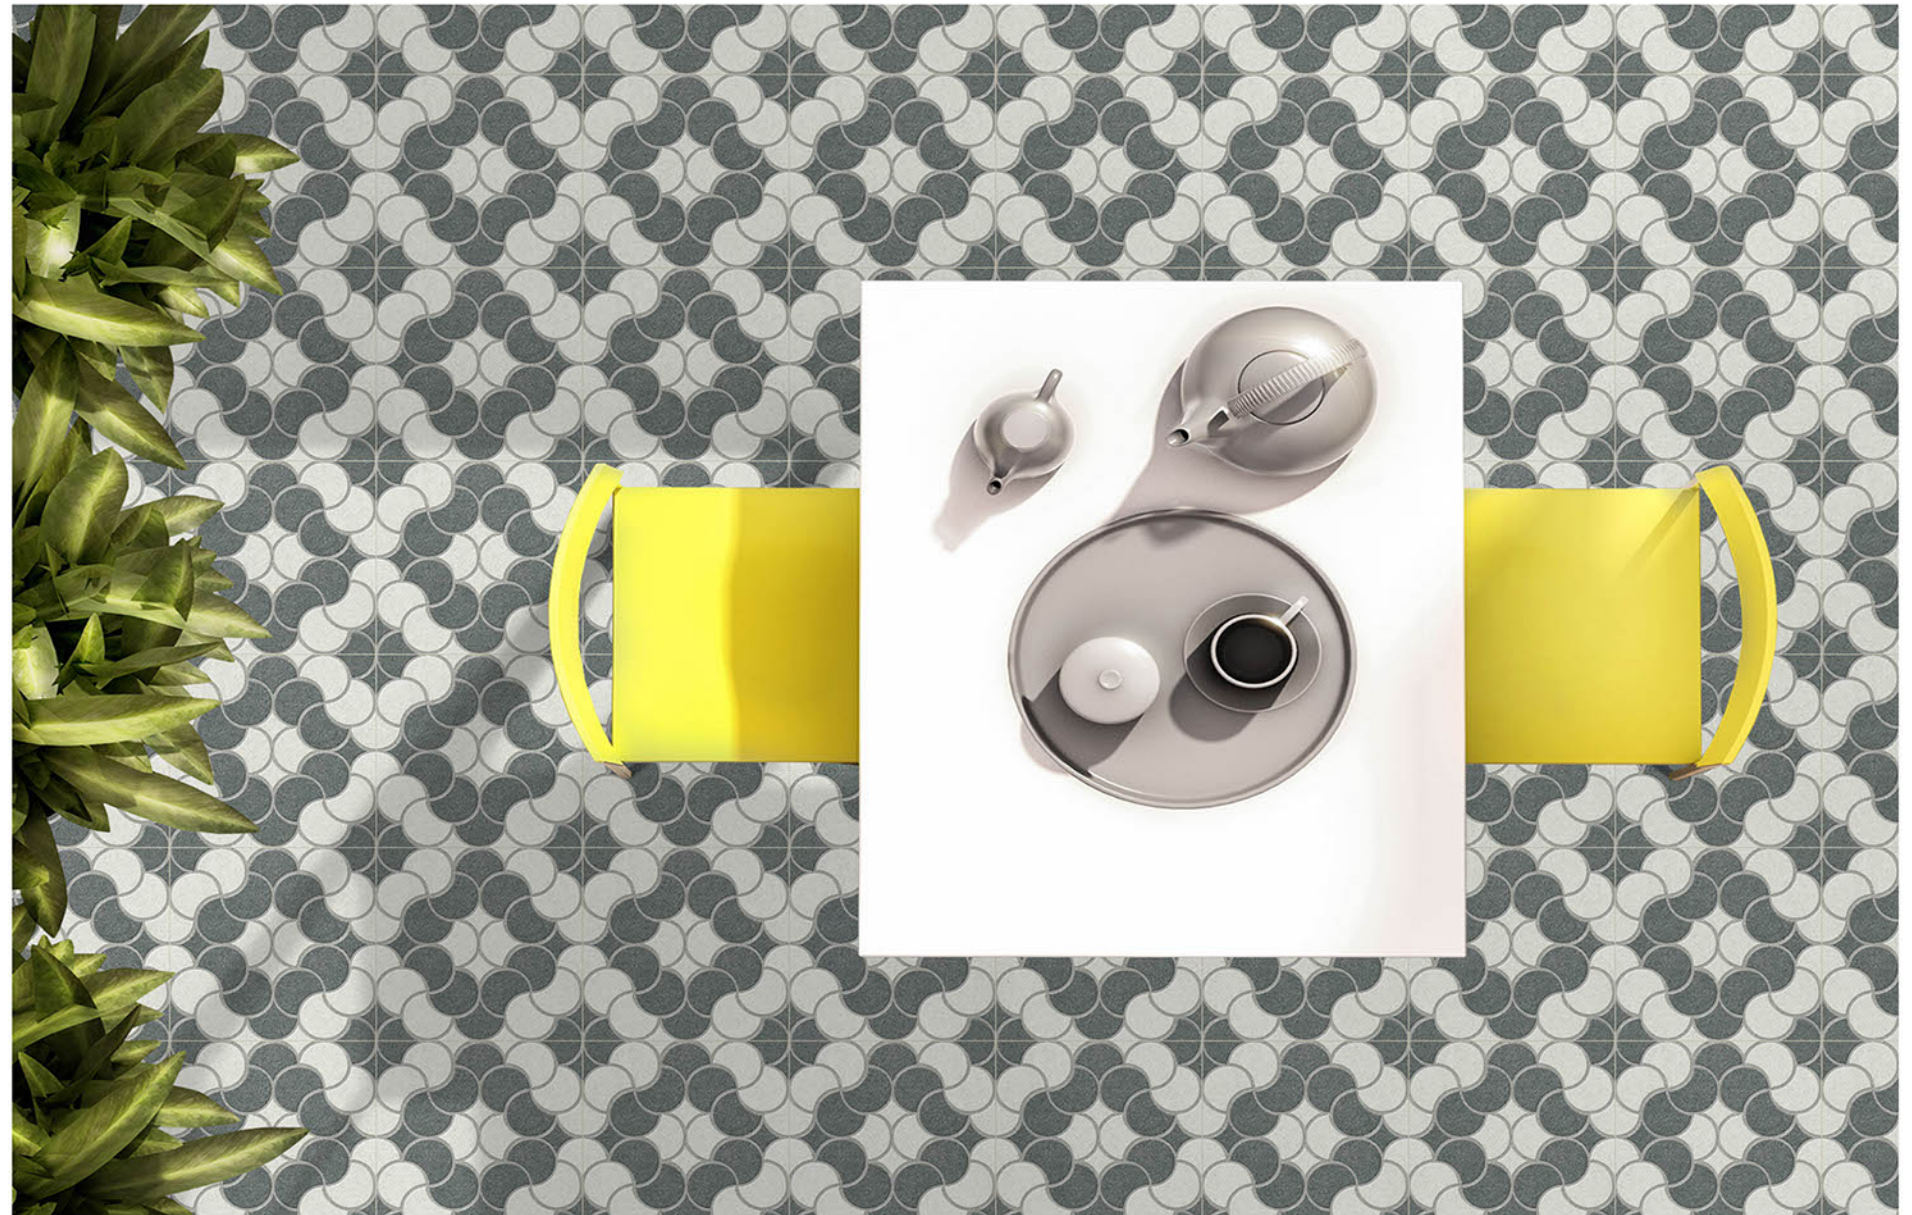

Applicable On
Wall & Floor

HD
Clarity

Random
Design

Zero
Maintenance

Eco
Friendly