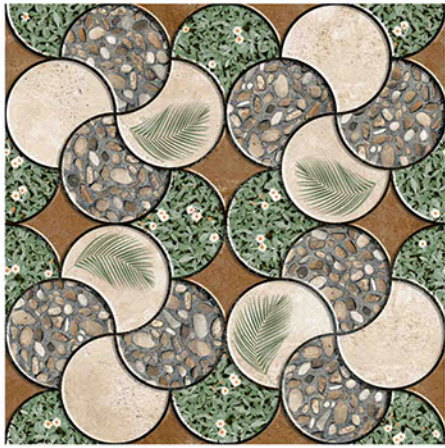

400x400MM | VITRIFIED
PARKING TILES

PUNCH SERISE

P-2911