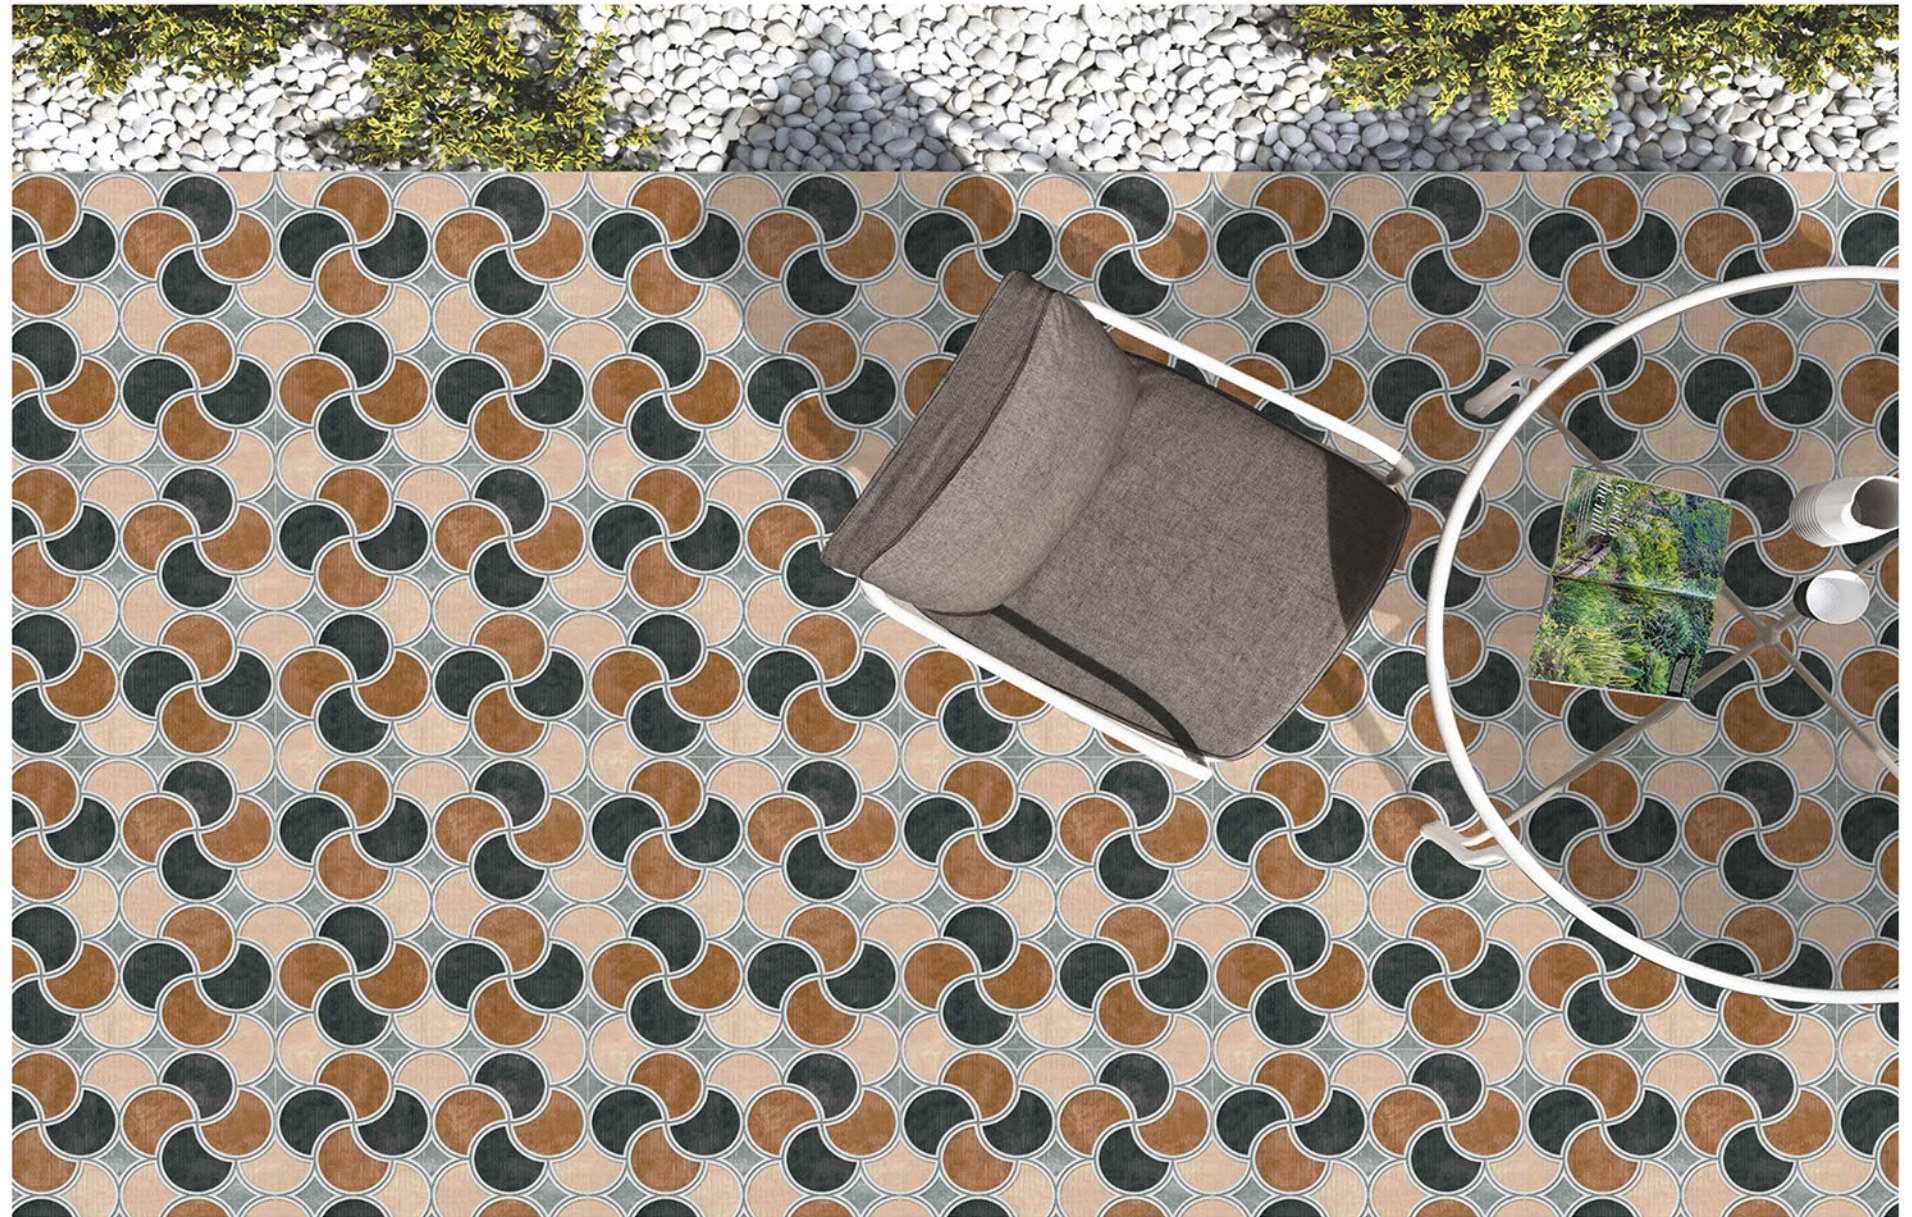

Applicable On
Wall & Floor

HD
Clarity

Random
Design

Zero
Maintenance

Eco
Friendly