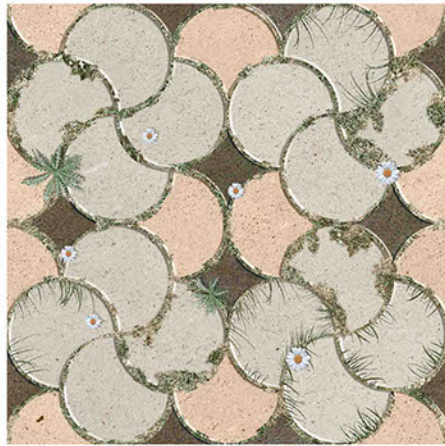

400x400MM | VITRIFIED
PARKING TILES

PUNCH SERISE

P-2909